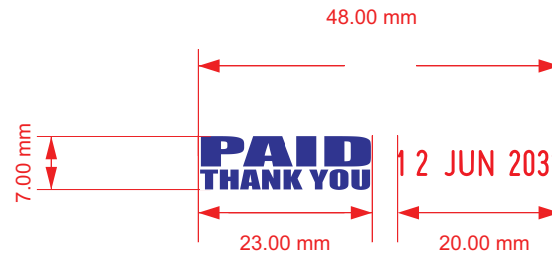

INK COLOUR OPTIONS

Image for illustration purposes only colours may vary from what is displayed on screen

4052	PAID THANK YOU	4000 SERIES	A4
V1.0		Scale 1:1	Sheet: 1 of 1