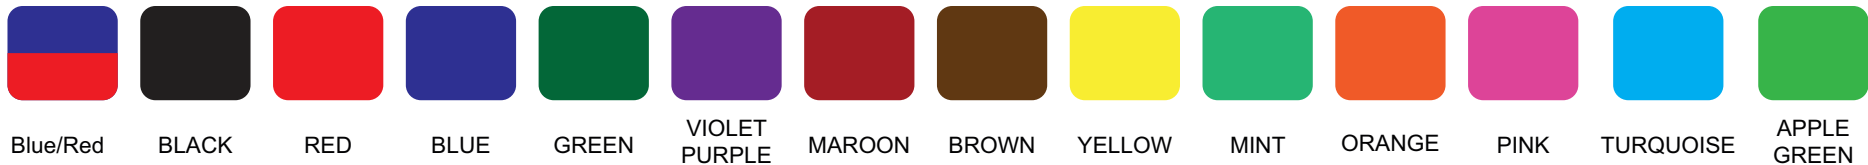

INK COLOUR OPTIONS

Image for illustration purposes only colours may vary from what is displayed on screen

4052	PAID THANK YOU	4000 SERIES	A4
V1.0		Scale 1:1	Sheet: 1 of 1