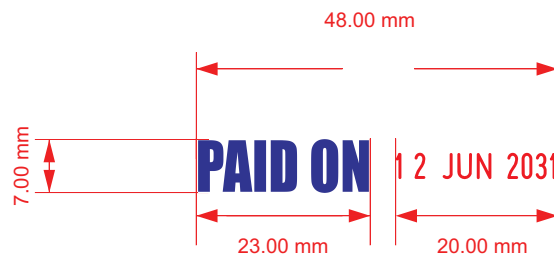

INK COLOUR OPTIONS

Image for illustration purposes only colours may vary from what is displayed on screen

4051	PAID ON	4000 SERIES	A4
V1.0		Scale 1:1	Sheet: 1 of 1