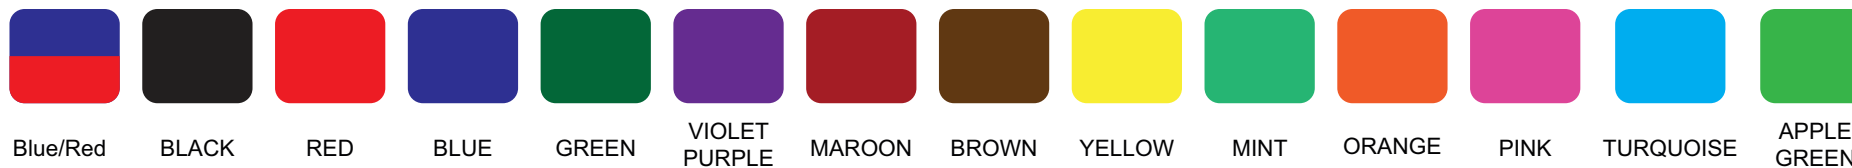

INK COLOUR OPTIONS

Image for illustration purposes only colours may vary from what is displayed on screen

4051	PAID ON	4000 SERIES	A4
V1.0		Scale 1:1	Sheet: 1 of 1