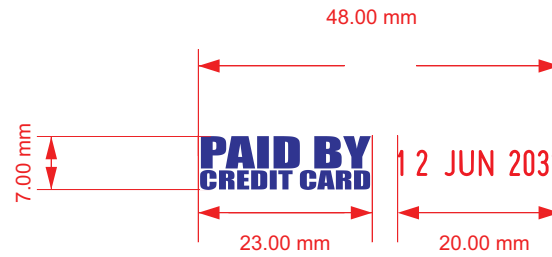

INK COLOUR OPTIONS

Image for illustration purposes only colours may vary from what is displayed on screen

4048	PAID BY CREDIT CARD	4000 SERIES	A4
V1.0		Scale 1:1	Sheet: 1 of 1