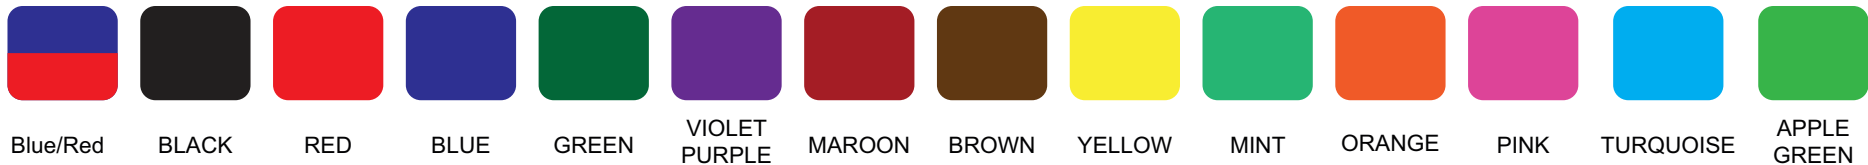

INK COLOUR OPTIONS

Image for illustration purposes only colours may vary from what is displayed on screen

4048	PAID BY CREDIT CARD	4000 SERIES	A4
V1.0		Scale 1:1	Sheet: 1 of 1