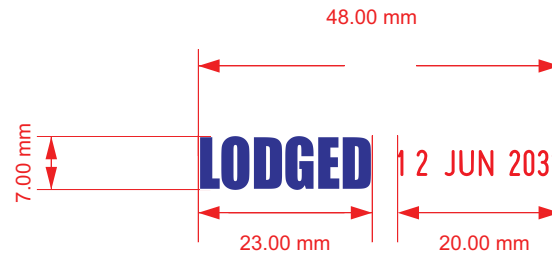

www.stamplab.com.au
sales@stamplab.com.au

Included characters
approximate only dates range may vary

00 JAN 2026
11 FEB 2027
22 MAR 2028
33 APR 2029
- 4 MAY 2030
/ 5 JUN 2031
06 JUL 2032
17 AUG 2033
28 SEP 2034
39 OCT 2023
-- NOV 2024
/ DEC 2025