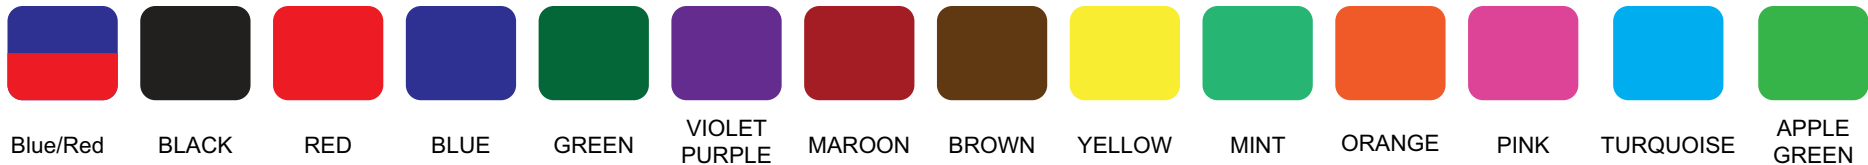

INK COLOUR OPTIONS

Image for illustration purposes only colours may vary from what is displayed on screen

4044	OK TO PAY	4000 SERIES	A4
V1.0		Scale 1:1	Sheet: 1 of 1