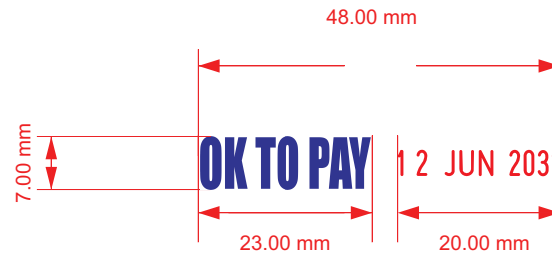

INK COLOUR OPTIONS

Image for illustration purposes only colours may vary from what is displayed on screen

4044	OK TO PAY	4000 SERIES	A4
V1.0		Scale 1:1	Sheet: 1 of 1