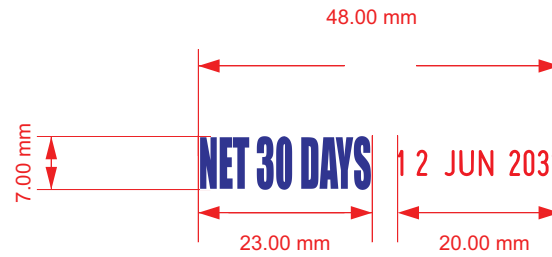

INK COLOUR OPTIONS

Image for illustration purposes only colours may vary from what is displayed on screen

4040	NET 30 DAYS	4000 SERIES	A4
V1.0		Scale 1:1	Sheet: 1 of 1