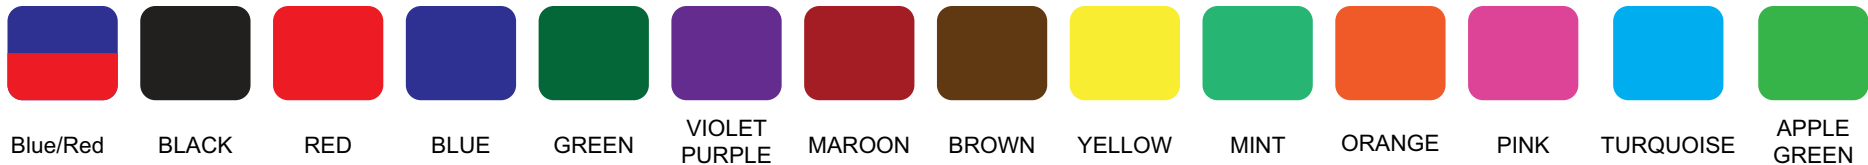

INK COLOUR OPTIONS

Image for illustration purposes only colours may vary from what is displayed on screen

4040	NET 30 DAYS	4000 SERIES	A4
V1.0		Scale 1:1	Sheet: 1 of 1