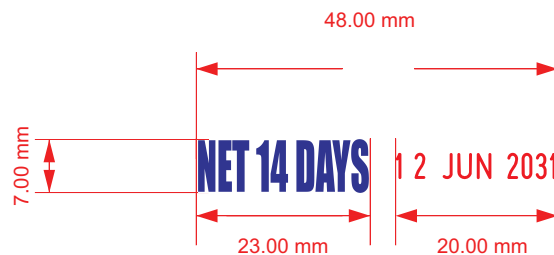

## INK COLOUR OPTIONS

Image for illustration purposes only colours may vary from what is displayed on screen

4039	NET 14 DAYS	4000 SERIES	A4
V1.0		Scale 1:1	Sheet: 1 of 1