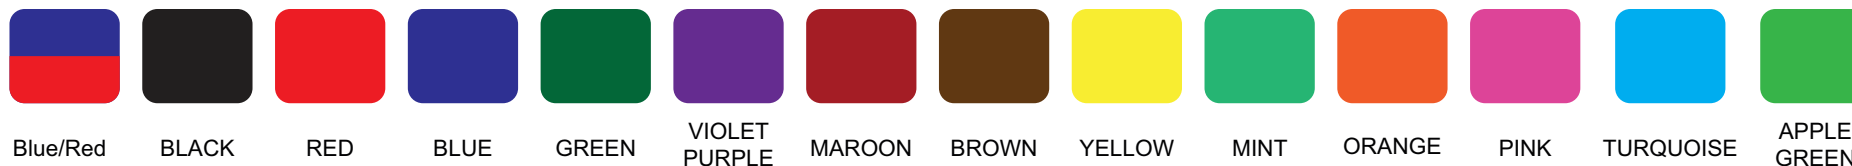

## INK COLOUR OPTIONS

Image for illustration purposes only colours may vary from what is displayed on screen

4039	NET 14 DAYS	4000 SERIES	A4
V1.0		Scale 1:1	Sheet: 1 of 1