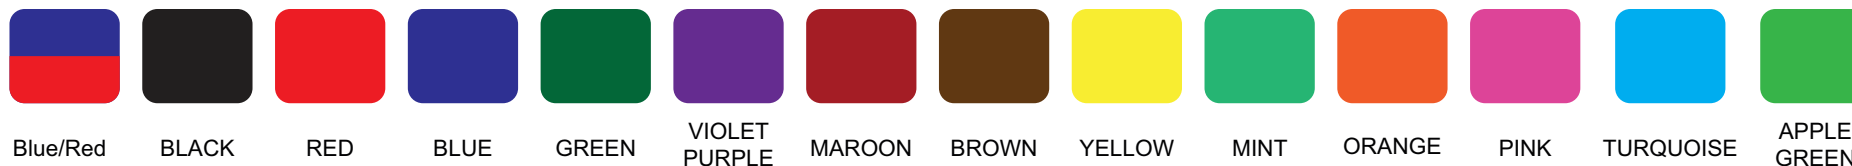

## INK COLOUR OPTIONS

Image for illustration purposes only colours may vary from what is displayed on screen

4038	NET 7 DAYS	4000 SERIES	A4
V1.0		Scale 1:1	Sheet: 1 of 1