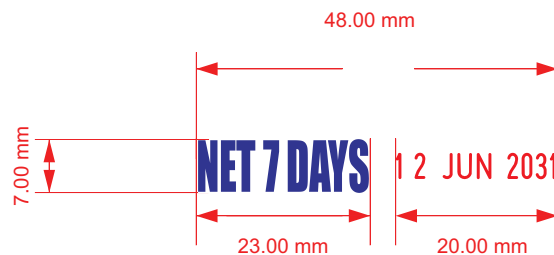

## INK COLOUR OPTIONS

Image for illustration purposes only colours may vary from what is displayed on screen

4038	NET 7 DAYS	4000 SERIES	A4
V1.0		Scale 1:1	Sheet: 1 of 1