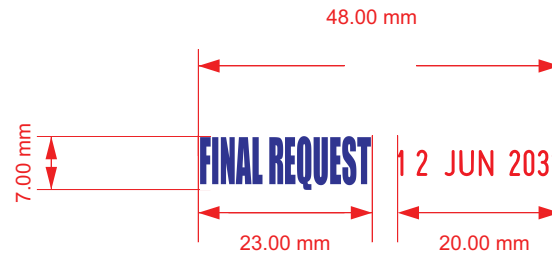

INK COLOUR OPTIONS

Image for illustration purposes only colours may vary from what is displayed on screen

4029	FINAL REQUEST	4000 SERIES	A4
V1.0		Scale 1:1	Sheet: 1 of 1