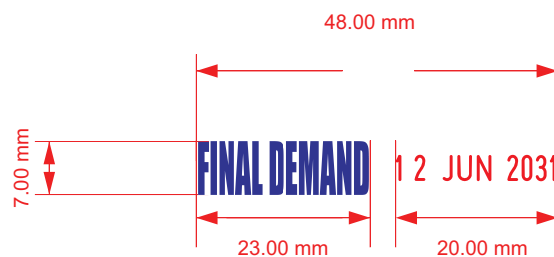

INK COLOUR OPTIONS

Image for illustration purposes only colours may vary from what is displayed on screen

4028	FINAL DEMAND	4000 SERIES	A4
V1.0		Scale 1:1	Sheet: 1 of 1