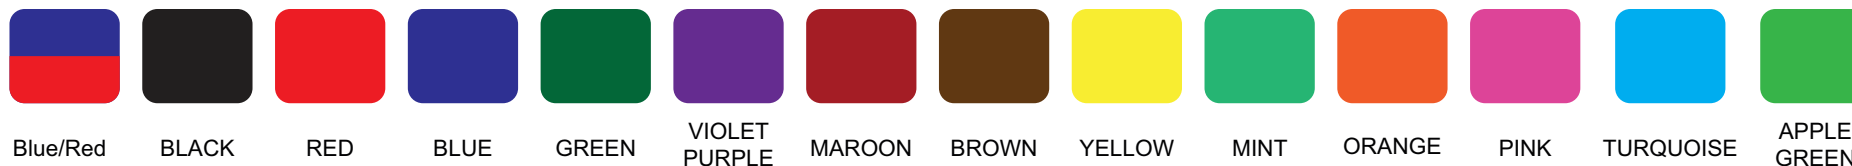

INK COLOUR OPTIONS

Image for illustration purposes only colours may vary from what is displayed on screen

4028	FINAL DEMAND	4000 SERIES	A4
V1.0		Scale 1:1	Sheet: 1 of 1