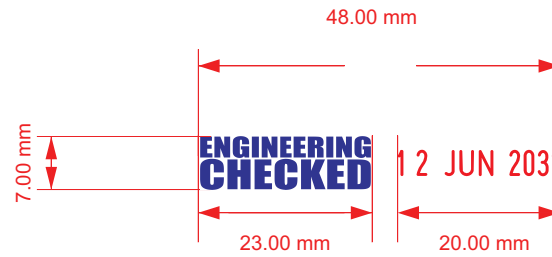

www.stamplab.com.au
sales@stamplab.com.au

Included characters
approximate only dates range may vary

00 JAN 2026
11 FEB 2027
22 MAR 2028
33 APR 2029
- 4 MAY 2030
/ 5 JUN 2031
06 JUL 2032
17 AUG 2033
28 SEP 2034
39 OCT 2023
-- NOV 2024
/ DEC 2025