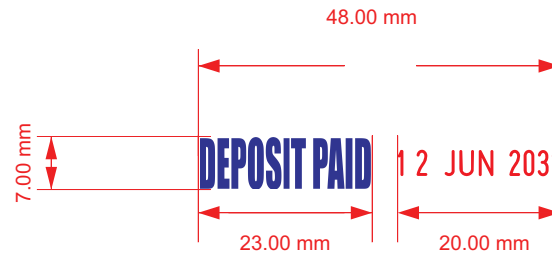

www.stamplab.com.au
sales@stamplab.com.au

Included characters
approximate only dates range may vary

00 JAN 2026
11 FEB 2027
22 MAR 2028
33 APR 2029
- 4 MAY 2030
/ 5 JUN 2031
06 JUL 2032
17 AUG 2033
28 SEP 2034
39 OCT 2023
-- NOV 2024
/ DEC 2025