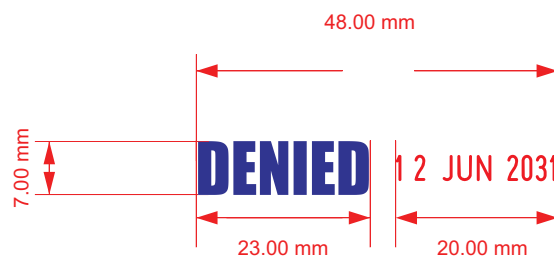

## INK COLOUR OPTIONS

Image for illustration purposes only colours may vary from what is displayed on screen

4017	DENIED	4000 SERIES	A4
V1.0		Scale 1:1	Sheet: 1 of 1