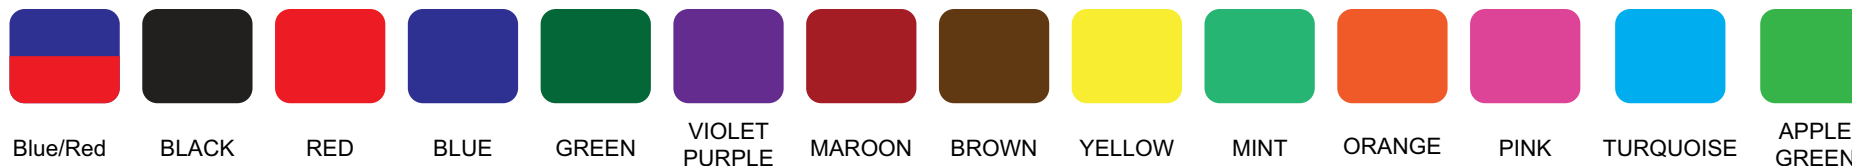

## INK COLOUR OPTIONS

Image for illustration purposes only colours may vary from what is displayed on screen

4017	DENIED	4000 SERIES	A4
V1.0		Scale 1:1	Sheet: 1 of 1