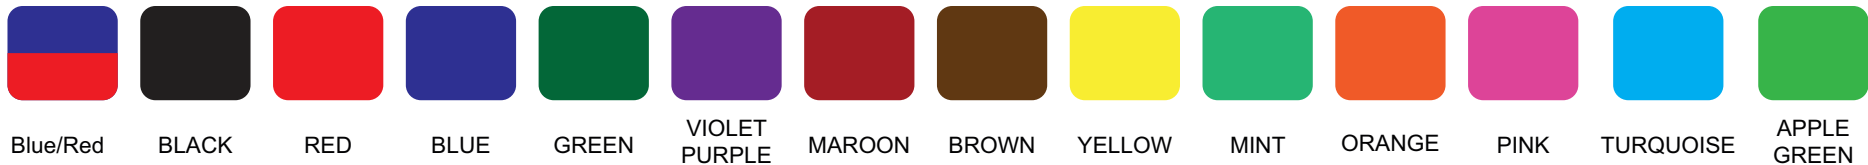

INK COLOUR OPTIONS

Image for illustration purposes only colours may vary from what is displayed on screen

4016	DELIVERED	4000 SERIES	A4
V1.0		Scale 1:1	Sheet: 1 of 1