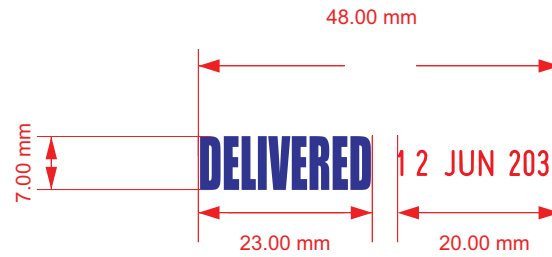

INK COLOUR OPTIONS

Image for illustration purposes only colours may vary from what is displayed on screen

4016	DELIVERED	4000 SERIES	A4
V1.0		Scale 1:1	Sheet: 1 of 1