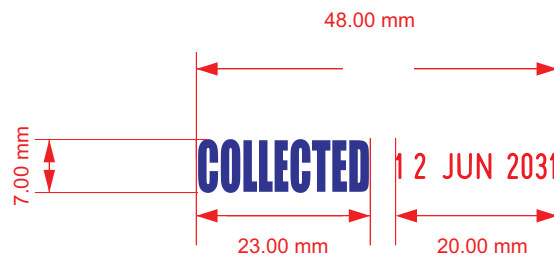

INK COLOUR OPTIONS

Image for illustration purposes only colours may vary from what is displayed on screen

4014	CREDIT STOPPED	4000 SERIES	A4
V1.0		Scale 1:1	Sheet: 1 of 1