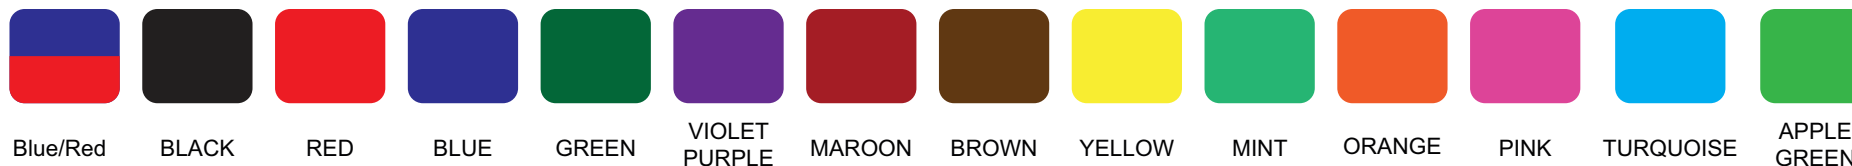

INK COLOUR OPTIONS

Image for illustration purposes only colours may vary from what is displayed on screen

4014	CREDIT STOPPED	4000 SERIES	A4
V1.0		Scale 1:1	Sheet: 1 of 1