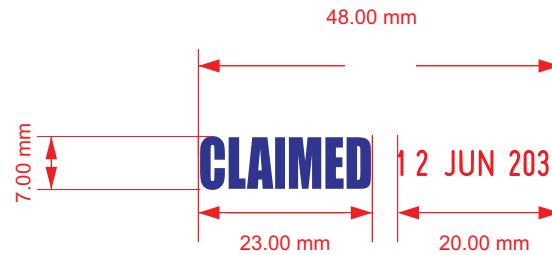

INK COLOUR OPTIONS

Image for illustration purposes only colours may vary from what is displayed on screen

4012	CLAIMED	4000 SERIES	A4
V1.0		Scale 1:1	Sheet: 1 of 1