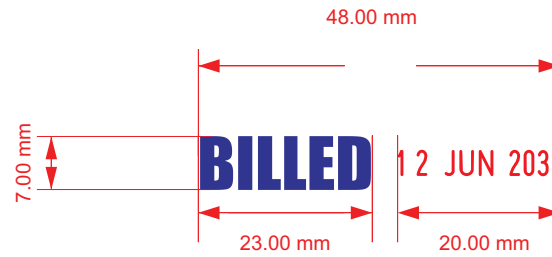

INK COLOUR OPTIONS

Image for illustration purposes only colours may vary from what is displayed on screen

4008	BILLED	4000 SERIES	A4
V1.0		Scale 1:1	Sheet: 1 of 1