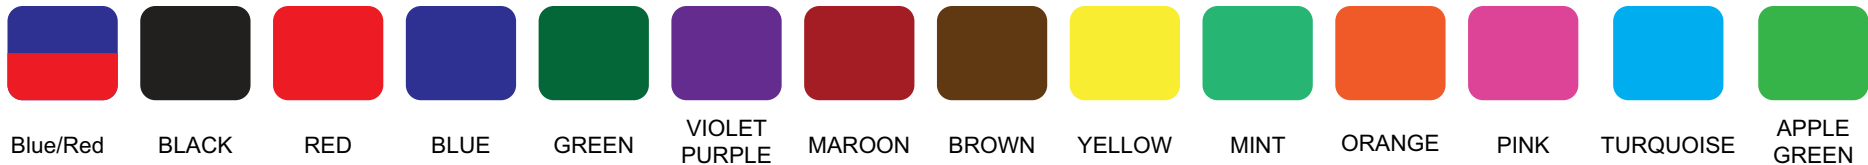

INK COLOUR OPTIONS

Image for illustration purposes only colours may vary from what is displayed on screen

4008	BILLED	4000 SERIES	A4
V1.0		Scale 1:1	Sheet: 1 of 1