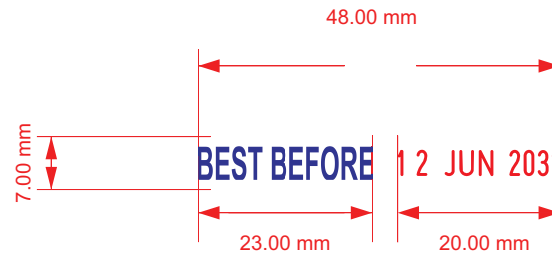

www.stamplab.com.au
sales@stamplab.com.au

Included characters
approximate only dates range may vary

00 JAN 2026
11 FEB 2027
22 MAR 2028
33 APR 2029
- 4 MAY 2030
/ 5 JUN 2031
06 JUL 2032
17 AUG 2033
28 SEP 2034
39 OCT 2023
-- NOV 2024
/ DEC 2025