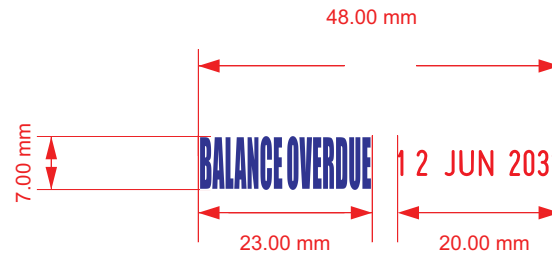

www.stamplab.com.au
sales@stamplab.com.au

Included characters
approximate only dates range may vary

00 JAN 2026
11 FEB 2027
22 MAR 2028
33 APR 2029
- 4 MAY 2030
/ 5 JUN 2031
06 JUL 2032
17 AUG 2033
28 SEP 2034
39 OCT 2023
-- NOV 2024
/ DEC 2025