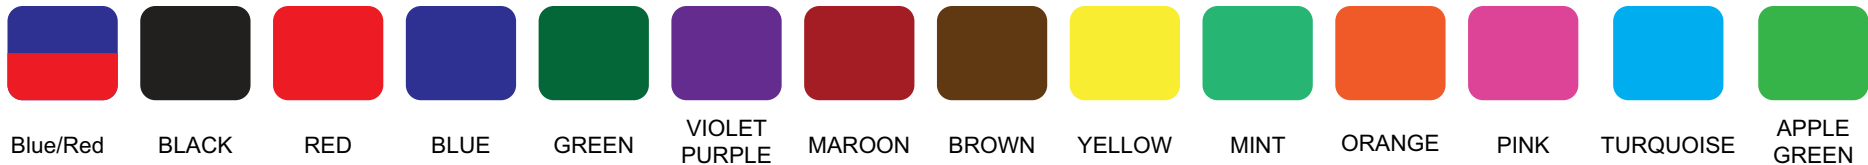

INK COLOUR OPTIONS

Image for illustration purposes only colours may vary from what is displayed on screen

4004	APPROVED FOR PAYMENT	4000 SERIES	A4
V1.0		Scale 1:1	Sheet: 1 of 1