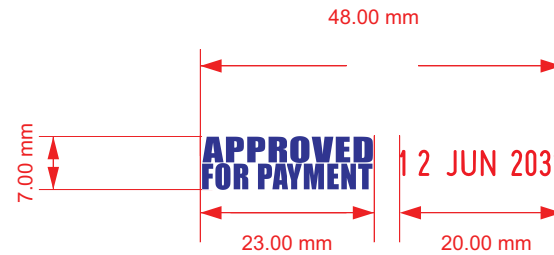

INK COLOUR OPTIONS

Image for illustration purposes only colours may vary from what is displayed on screen

4004	APPROVED FOR PAYMENT	4000 SERIES	A4
V1.0		Scale 1:1	Sheet: 1 of 1