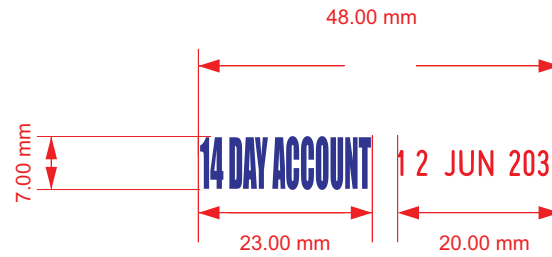

www.stamplab.com.au
sales@stamplab.com.au

Included characters
approximate only dates range may vary

00 JAN 2026
11 FEB 2027
22 MAR 2028
33 APR 2029
- 4 MAY 2030
/ 5 JUN 2031
06 JUL 2032
17 AUG 2033
28 SEP 2034
39 OCT 2023
-- NOV 2024
/ DEC 2025