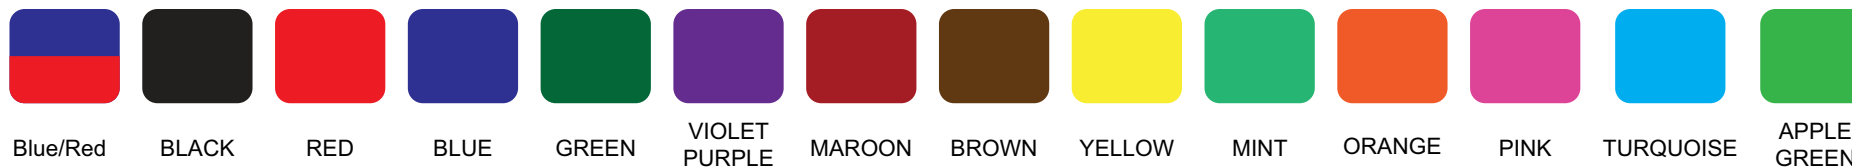

INK COLOUR OPTIONS

Image for illustration purposes only colours may vary from what is displayed on screen

3071	SMS SENT	3000 SERIES	A4
V1.0		Scale 1:1	Sheet: 1 of 1