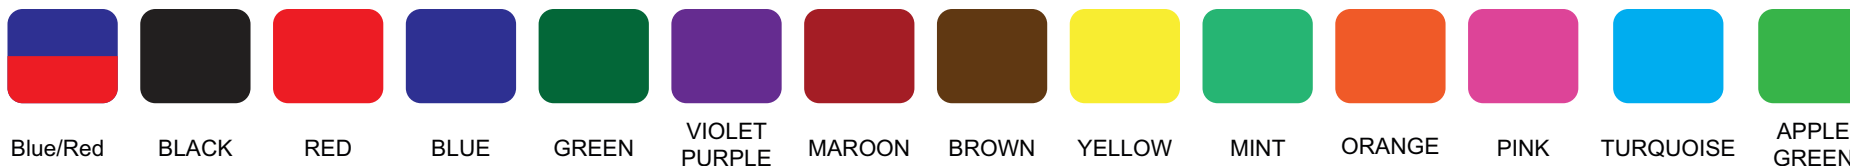

## INK COLOUR OPTIONS

Image for illustration purposes only colours may vary from what is displayed on screen

3069	SHIPPED	3000 SERIES	A4
V1.0		Scale 1:1	Sheet: 1 of 1