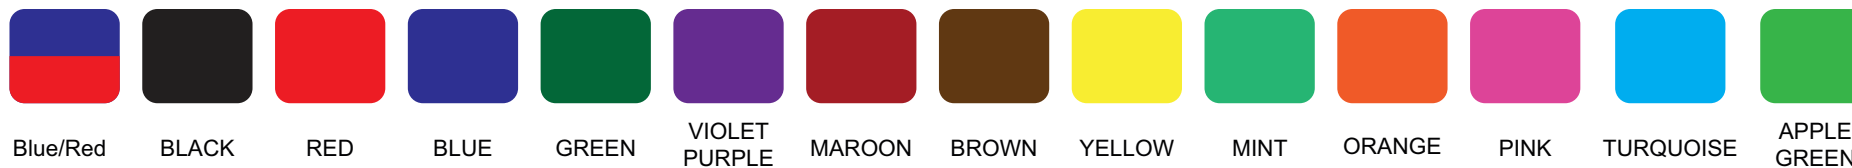

## INK COLOUR OPTIONS

Image for illustration purposes only colours may vary from what is displayed on screen

3061	REJECTED	3000 SERIES	A4
V1.0		Scale 1:1	Sheet: 1 of 1