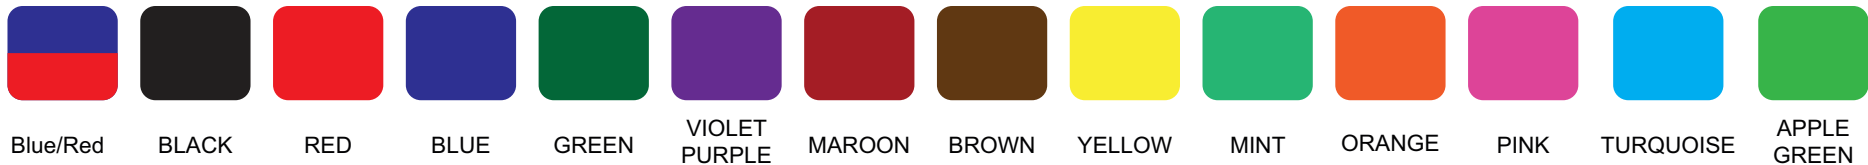

INK COLOUR OPTIONS

Image for illustration purposes only colours may vary from what is displayed on screen

3051	PAID ON	3000 SERIES	A4
V1.0		Scale 1:1	Sheet: 1 of 1