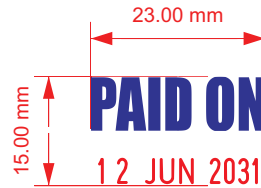

www.stamplab.com.au
sales@stamplab.com.au

Included characters
approximate only dates range may vary

00 JAN 2026
11 FEB 2027
22 MAR 2028
33 APR 2029
-4 MAY 2030
/5 JUN 2031
06 JUL 2032
17 AUG 2033
28 SEP 2034
39 OCT 2023
-- NOV 2024
/ DEC 2025

INK COLOUR OPTIONS

Image for illustration purposes only colours may vary from what is displayed on screen

3051	PAID ON	3000 SERIES	A4
V1.0		Scale 1:1	Sheet: 1 of 1