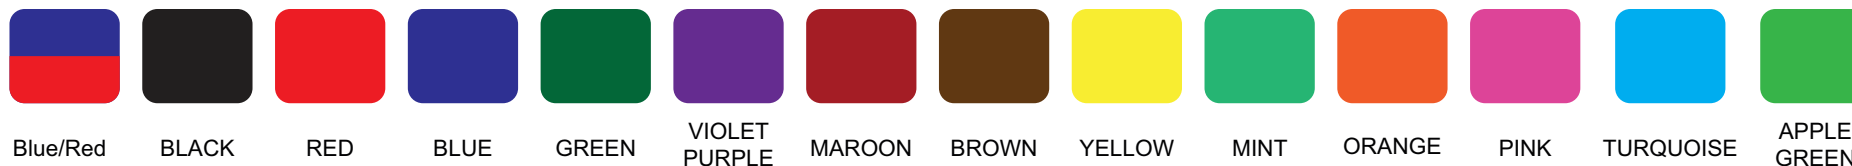

INK COLOUR OPTIONS

Image for illustration purposes only colours may vary from what is displayed on screen

3025	EXPIRY	3000 SERIES	A4
V1.0		Scale 1:1	Sheet: 1 of 1