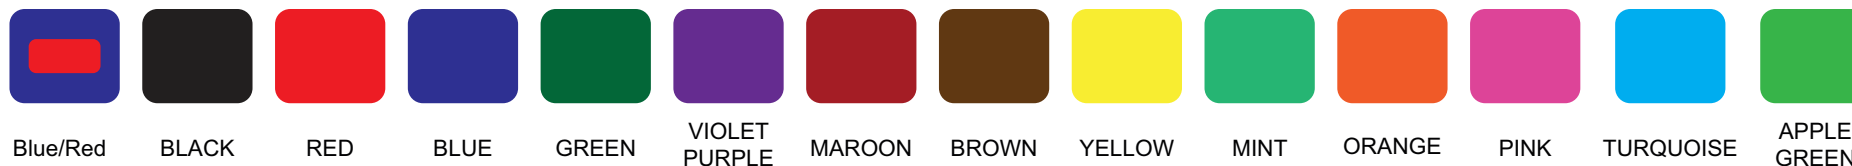

INK COLOUR OPTIONS

Image for illustration purposes only colours may vary from what is displayed on screen

2080	EXPIRY	2000 SERIES	A4
v1.0		Scale 1:1	Sheet: 1 of 1