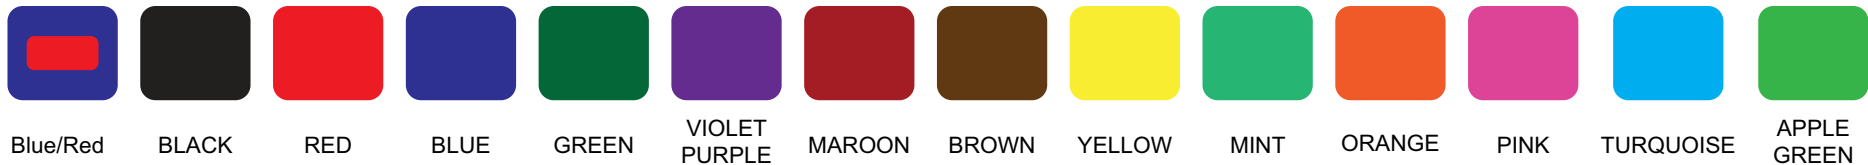

INK COLOUR OPTIONS

Image for illustration purposes only colours may vary from what is displayed on screen

2073	TESTED	2000 SERIES	A4
v1.0		Scale 1:1	Sheet: 1 of 1