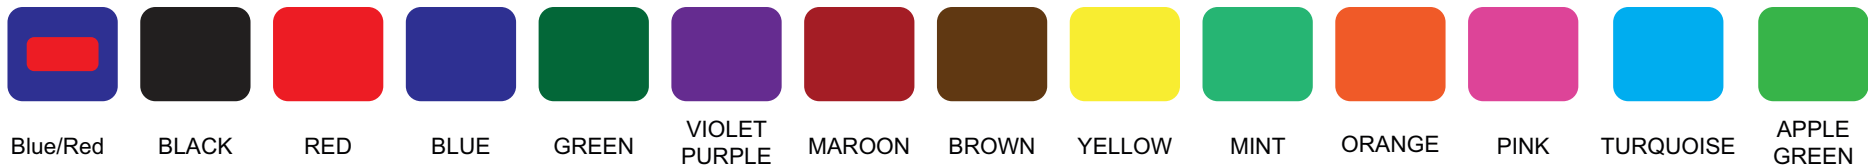

INK COLOUR OPTIONS

Image for illustration purposes only colours may vary from what is displayed on screen

2062	REVIEWED	2000 SERIES	A4
v1.0		Scale 1:1	Sheet: 1 of 1