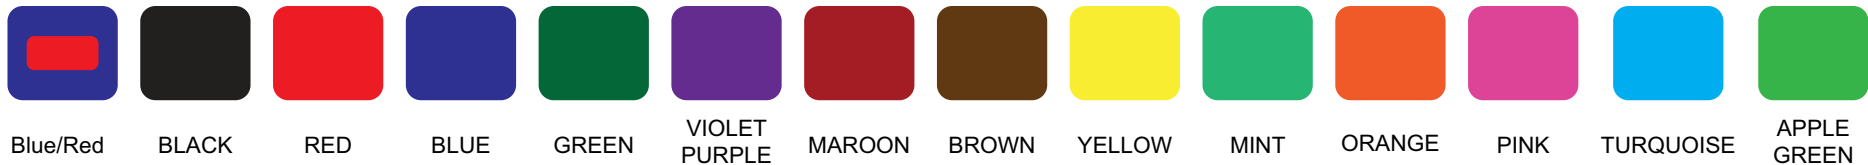

## INK COLOUR OPTIONS

Image for illustration purposes only colours may vary from what is displayed on screen

2059	REJECTED	2000 SERIES	A4
v1.0		Scale 1:1	Sheet: 1 of 1