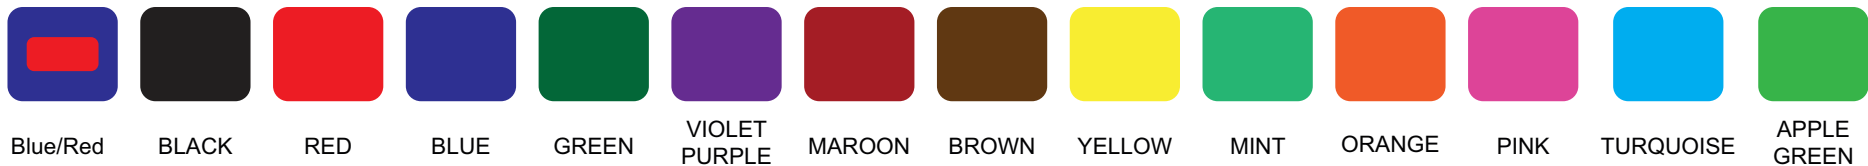

INK COLOUR OPTIONS

Image for illustration purposes only colours may vary from what is displayed on screen

2057	RECEIVED	2000 SERIES	A4
v1.0		Scale 1:1	Sheet: 1 of 1