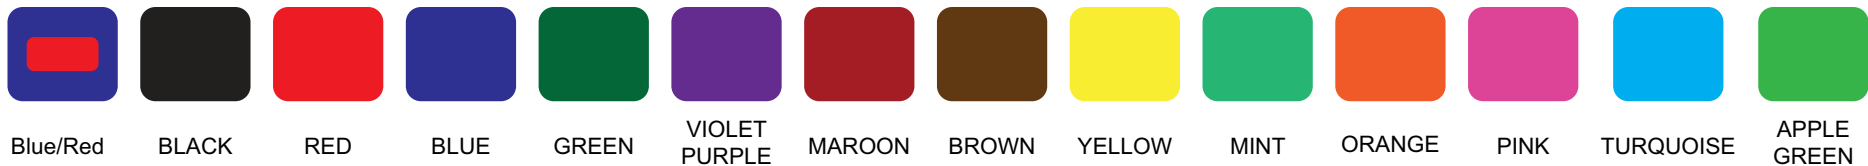

INK COLOUR OPTIONS

Image for illustration purposes only colours may vary from what is displayed on screen

2055	QAAPPROVED	2000 SERIES	A4
v1.0		Scale 1:1	Sheet: 1 of 1