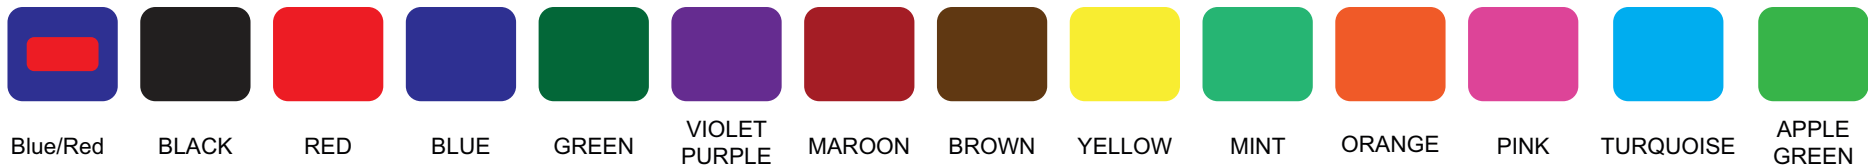

INK COLOUR OPTIONS

Image for illustration purposes only colours may vary from what is displayed on screen

2052	PAY ON	2000 SERIES	A4
v1.0		Scale 1:1	Sheet: 1 of 1