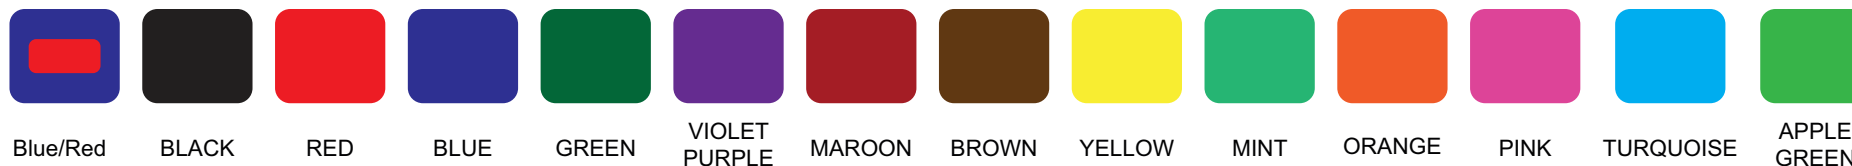

## INK COLOUR OPTIONS

Image for illustration purposes only colours may vary from what is displayed on screen

2051	PAST DUE	2000 SERIES	A4
v1.0		Scale 1:1	Sheet: 1 of 1