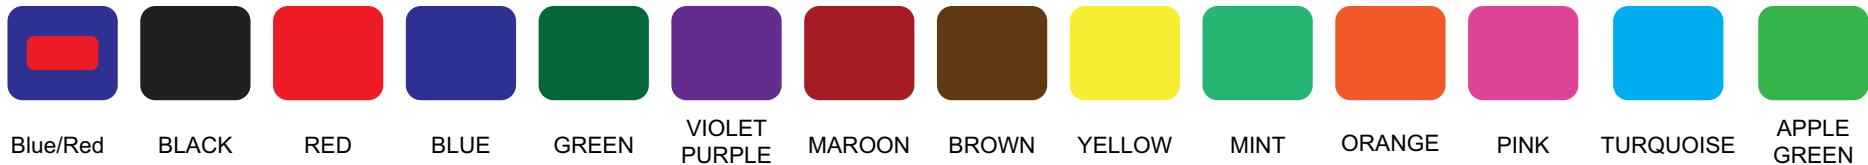

INK COLOUR OPTIONS

Image for illustration purposes only colours may vary from what is displayed on screen

2049	PAID ON	2000 SERIES	A4
v1.0		Scale 1:1	Sheet: 1 of 1