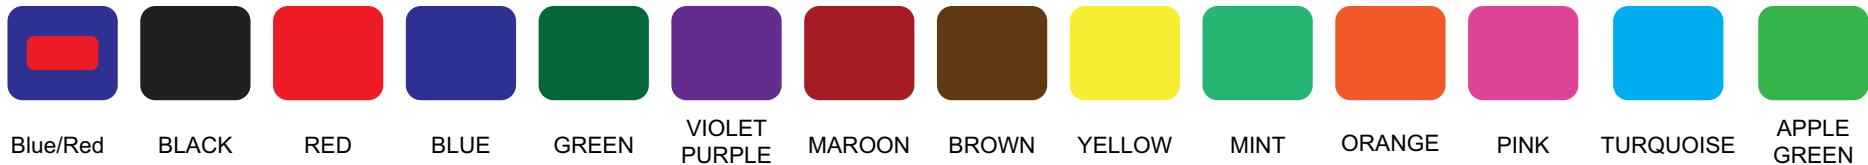

INK COLOUR OPTIONS

Image for illustration purposes only colours may vary from what is displayed on screen

2047	PAID	2000 SERIES	A4
v1.0		Scale 1:1	Sheet: 1 of 1