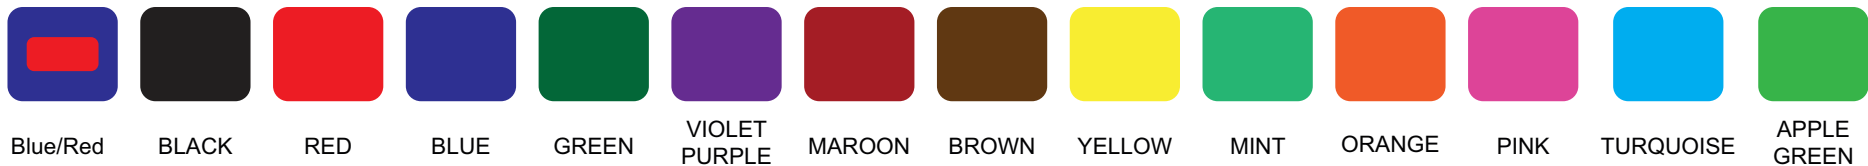

INK COLOUR OPTIONS

Image for illustration purposes only colours may vary from what is displayed on screen

2046	PAID BY CREDIT CARD	2000 SERIES	A4
v1.0		Scale 1:1	Sheet: 1 of 1