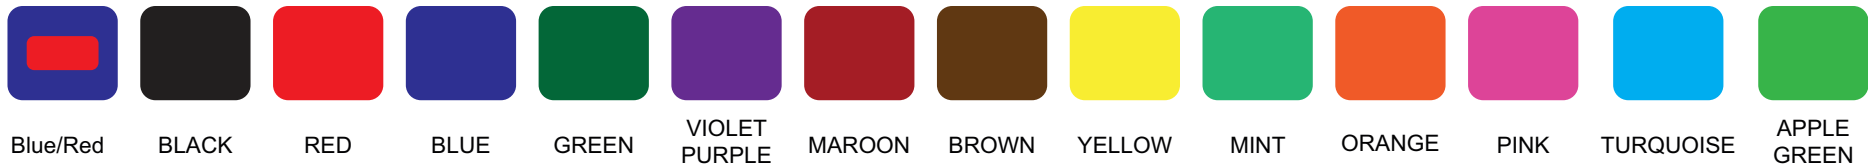

INK COLOUR OPTIONS

Image for illustration purposes only colours may vary from what is displayed on screen

2043	OK TO PAY	2000 SERIES	A4
v1.0		Scale 1:1	Sheet: 1 of 1