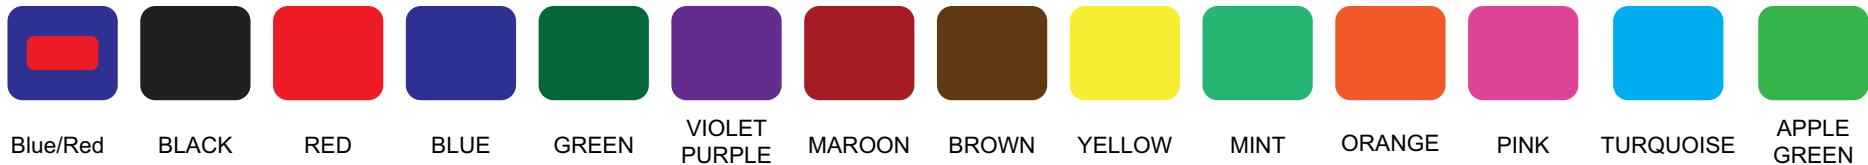

## INK COLOUR OPTIONS

Image for illustration purposes only colours may vary from what is displayed on screen

2041	NEXT INSPECTION	2000 SERIES	A4
v1.0		Scale 1:1	Sheet: 1 of 1