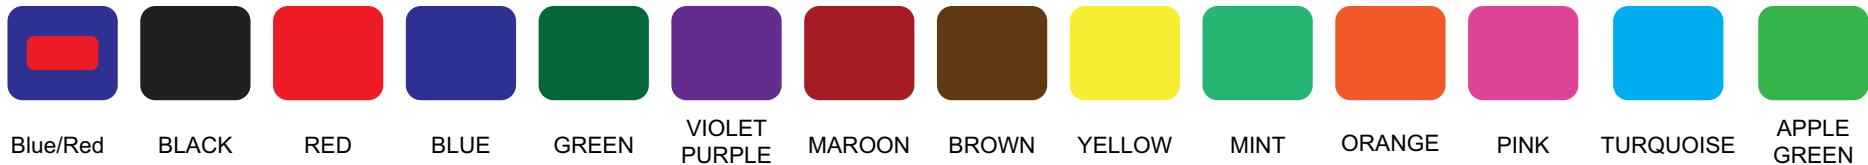

INK COLOUR OPTIONS

Image for illustration purposes only colours may vary from what is displayed on screen

2040	NEXT APPOINTMENT	2000 SERIES	A4
v1.0		Scale 1:1	Sheet: 1 of 1