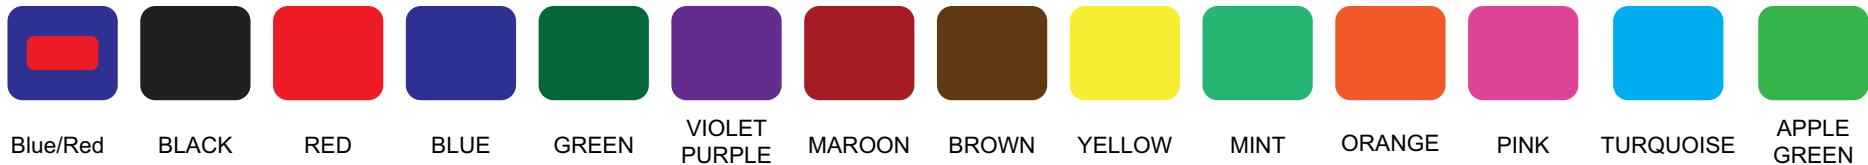

INK COLOUR OPTIONS

Image for illustration purposes only colours may vary from what is displayed on screen

2039	NET 30 DAYS	2000 SERIES	A4
v1.0		Scale 1:1	Sheet: 1 of 1