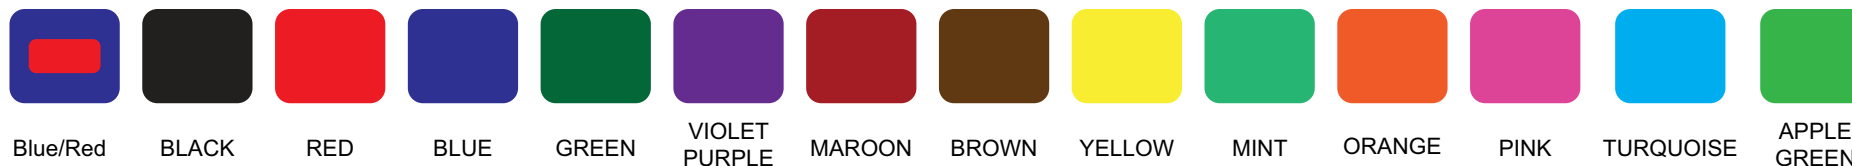

INK COLOUR OPTIONS

Image for illustration purposes only colours may vary from what is displayed on screen

2024	ENTERED	2000 SERIES	A4
v1.0		Scale 1:1	Sheet: 1 of 1