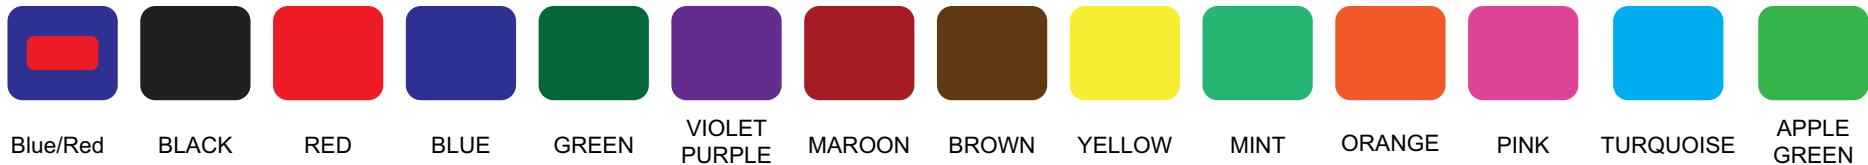

INK COLOUR OPTIONS

Image for illustration purposes only colours may vary from what is displayed on screen

2016	DELIVERED	2000 SERIES	A4
v1.0		Scale 1:1	Sheet: 1 of 1