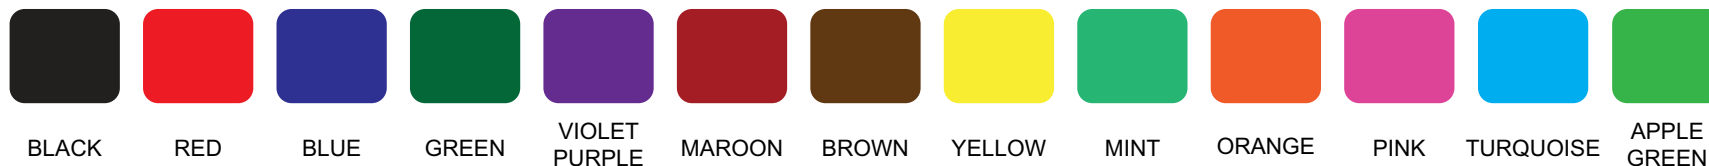

## INK COLOUR OPTIONS

Image for illustration purposes only colours may vary from what is displayed on screen

1223	CHECKED AND CORRECT	1000 SERIES	A4
V1.0		Scale 1:1	Sheet: 1 of 1