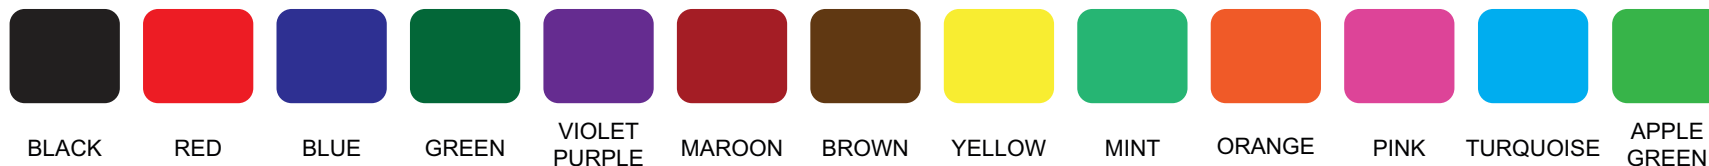

70 x 25mm
Extra Large

INK COLOUR OPTIONS

Image for illustration purposes only colours may vary from what is displayed on screen

| | | | |
|------|--------------|-------------|---------------|
| 1208 | UNCLASSIFIED | 1000 SERIES | A4 |
| v1.0 | | Scale 1:1 | Sheet: 1 of 1 |