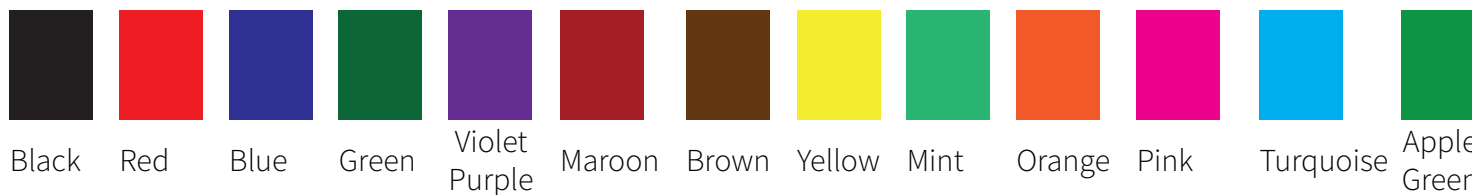

38 x 14mm

47 x 18mm

30 x 50mm

40 x 64mm

## Ink Colour Options

Black

Red

Blue

Green

Violet  
Purple

Maroon

Brown

Yellow

Mint

Orange

Pink

Turquoise

Apple  
Green