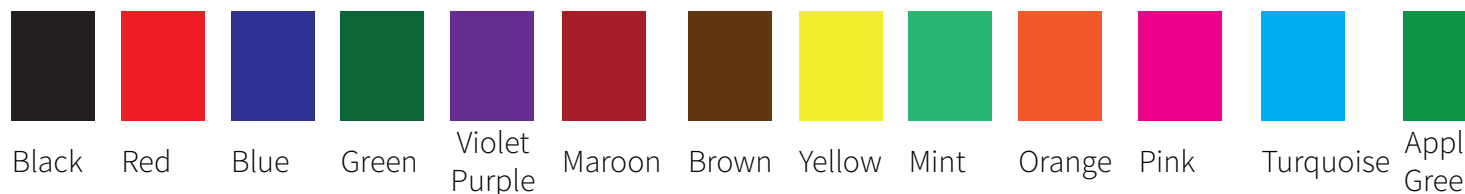

38 x 14mm

47 x 18mm

30 x 50mm

40 x 64mm

Ink Colour Options

Black Red Blue Green Violet Purple Maroon Brown Yellow Mint Orange Pink Turquoise Apple Green