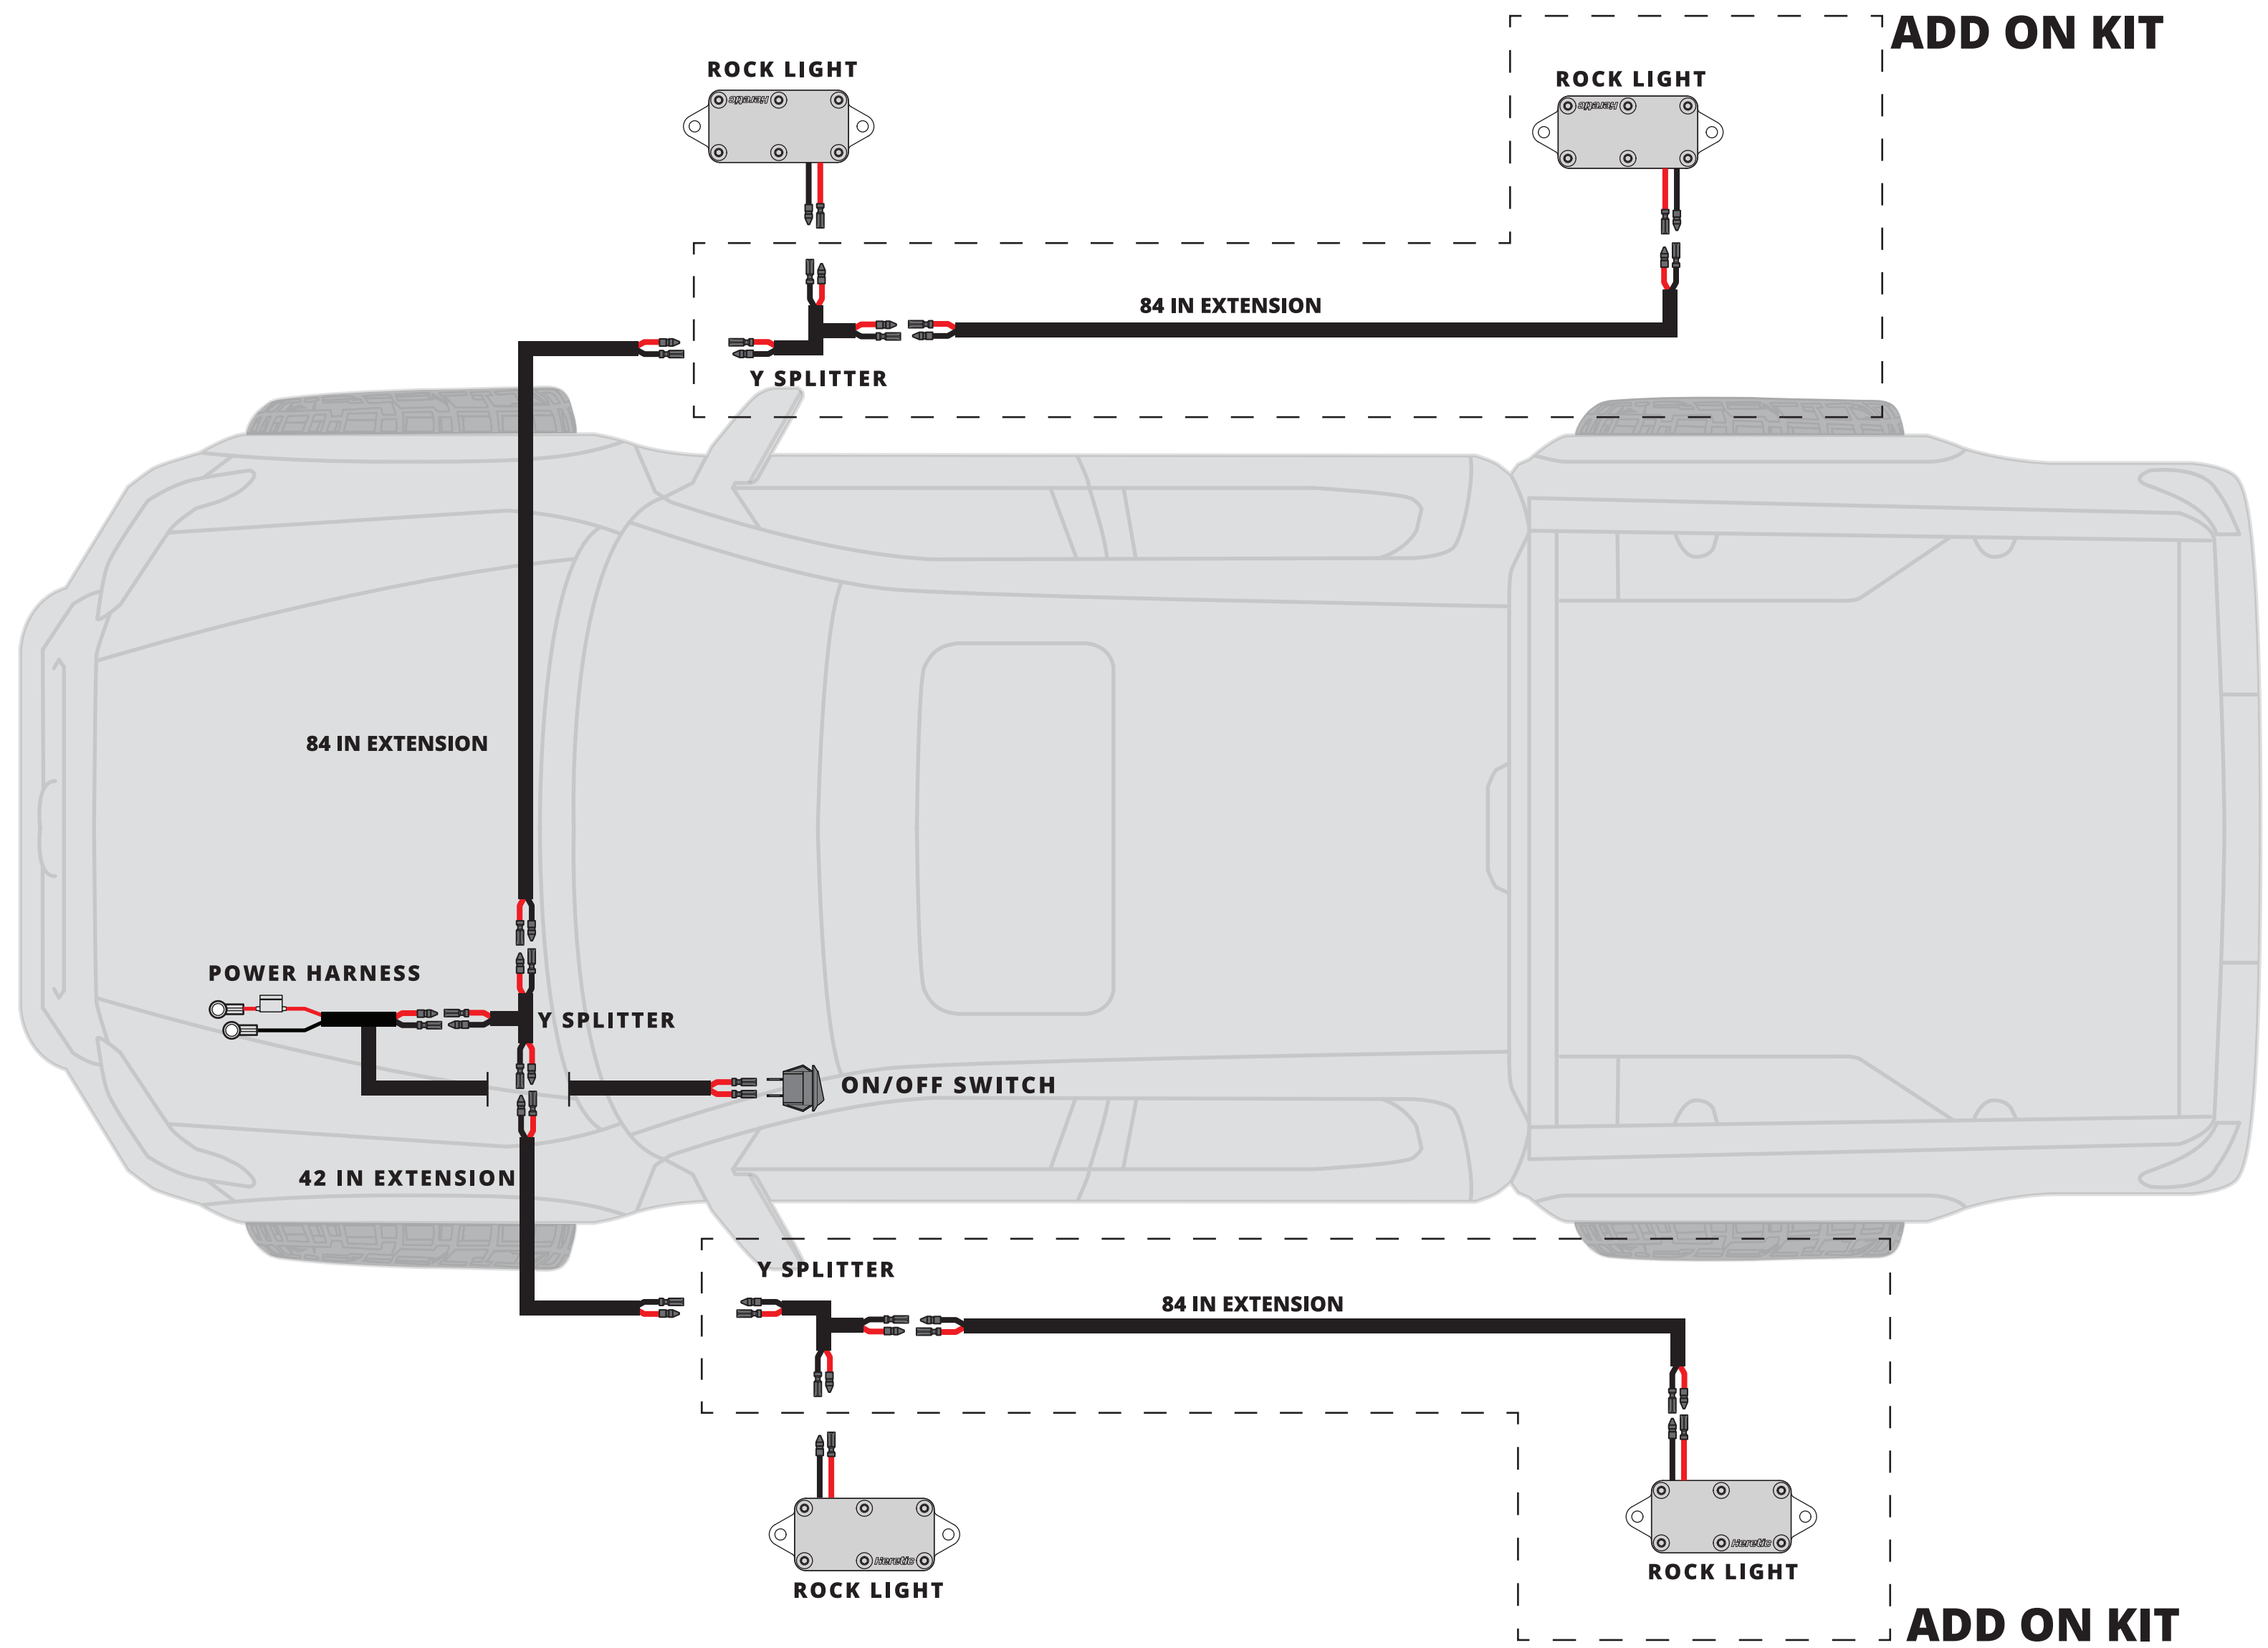

Heretic

6 ROCK LIGHT KIT

Heretic

4 ROCK LIGHT KIT

Heretic

2 ROCK LIGHT KIT

Heretic

2 ROCK LIGHT ADD ON

Heretic

DOME LIGHT KIT