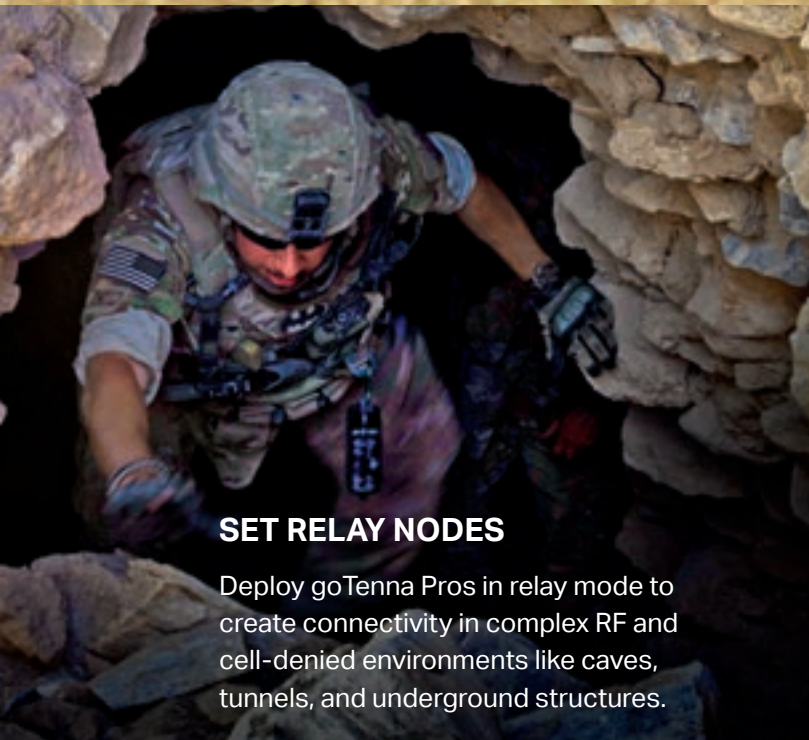

Store apps that smartphones can wirelessly download in the field.

COMPACT & MOBILE

Meets commercial airline carry-on requirements.

UNLEASH NEW POSSIBILITIES

Our modular, lightweight, low-cost approach to tactical comms pushes the edge of connectivity.

TAKE TO THE SKIES

At just 2.8 oz., goTenna Pros can easily attach to UAVs and be positioned above operations to extend connectivity.

SET RELAY NODES

Deploy goTenna Pros in relay mode to create connectivity in complex RF and cell-denied environments like caves, tunnels, and underground structures.