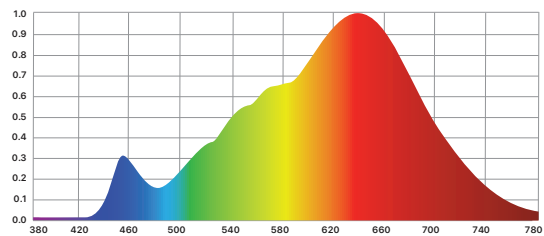

TUNGSTEN — SPECTRAL DISTRIBUTION