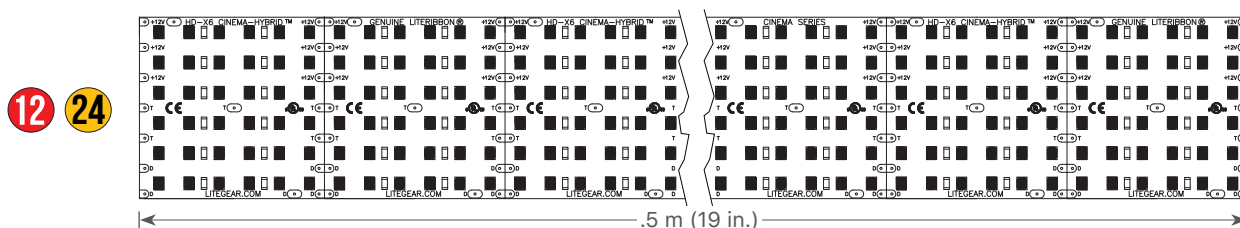

PHOTOMETRIC DATA 24V

	12 in. FC (spread, in.)	30 cm. Lux (spread, cm.)	24 in. FC (spread, in.)	61 cm Lux (spread, cm.)	36 in. FC (spread, in.)	91 cm. Lux (spread, cm.)	48 in. FC (spread, in.)	122 cm Lux (spread, cm.)	60 in. FC (spread, in.)	152 cm. Lux (spread, cm.)
2600K, 24V	1142.4 (35.6x27.6)	12297 (90x70)	285.6 (71.2x55.2)	3074 (181x140)	126.9 (106.7x82.8)	1366 (271x210)	71.4 (142.3x110.4)	769 (362x281)	45.7 (177.9x138)	492 (452x351)
3950K, 24V	1289.6 (35.6x27.6)	13881 (90x70)	322.4 (71.2x55.2)	3470 (181x140)	143.3 (106.7x82.8)	1542 (271x210)	80.6 (142.3x110.4)	868 (362x281)	51.6 (177.9x138)	555 (452x351)
6000K, 24V	1340.8 (37x28.6)	14432 (94x73)	335.2 (73.9x57.2)	3608 (188x145)	149 (110.9x85.8)	1604 (282x218)	83.8 (147.8x114.4)	902 (375x291)	53.6 (184.8x143)	577 (469x363)

ACCESSORIES

Control

LD-PRO-HYBRID	LiteDimmer Hybrid 8A
LD-PRO-HYBRID-HICAP	LiteDimmer Hybrid 16A

Power Supply

PS-12V-8A-F-UL	Power Supply, Desktop, 12V DC, 8A, 96W
PS-12V-16A-PH	Power Supply, Desktop, 12V DC, 16A, 240W

Cable Extension

CA-PH3-EXT-12F-FLAT-B	Phoenix-3 Extension Cable, 12 ft.