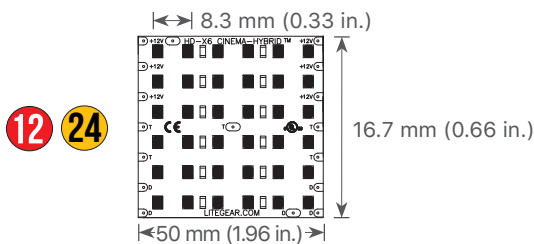

PHOTOMETRIC DATA 24V

	12 in. FC (spread, in.)	30 cm. Lux (spread, cm.)	24 in. FC (spread, in.)	61 cm Lux (spread, cm.)	36 in. FC (spread, in.)	91 cm. Lux (spread, cm.)	48 in. FC (spread, in.)	122 cm Lux (spread, cm.)	60 in. FC (spread, in.)	152 cm. Lux (spread, cm.)
2600K, 24V	1142.4 (35.6x27.6)	12297 (90x70)	285.6 (71.2x55.2)	3074 (181x140)	126.9 (106.7x82.8)	1366 (271x210)	71.4 (142.3x110.4)	769 (362x281)	45.7 (177.9x138)	492 (452x351)
3950K, 24V	1289.6 (35.6x27.6)	13881 (90x70)	322.4 (71.2x55.2)	3470 (181x140)	143.3 (106.7x82.8)	1542 (271x210)	80.6 (142.3x110.4)	868 (362x281)	51.6 (177.9x138)	555 (452x351)
6000K, 24V	1340.8 (37x28.6)	14432 (94x73)	335.2 (73.9x57.2)	3608 (188x145)	149 (110.9x85.8)	1604 (282x218)	83.8 (147.8x114.4)	902 (375x291)	53.6 (184.8x143)	577 (469x363)

ACCESSORIES

Control

LD-PRO-HYBRID	LiteDimmer Hybrid 8A
LD-PRO-HYBRID-HICAP	LiteDimmer Hybrid 16A

Power Supply

PS-12V-8A-F-UL	Power Supply, Desktop, 12V DC, 8A, 96W
PS-12V-16A-PH	Power Supply, Desktop, 12V DC, 16A, 240W

Cable Extension

CA-PH3-EXT-12F-FLAT-B	Phoenix-3 Extension Cable, 12 ft.